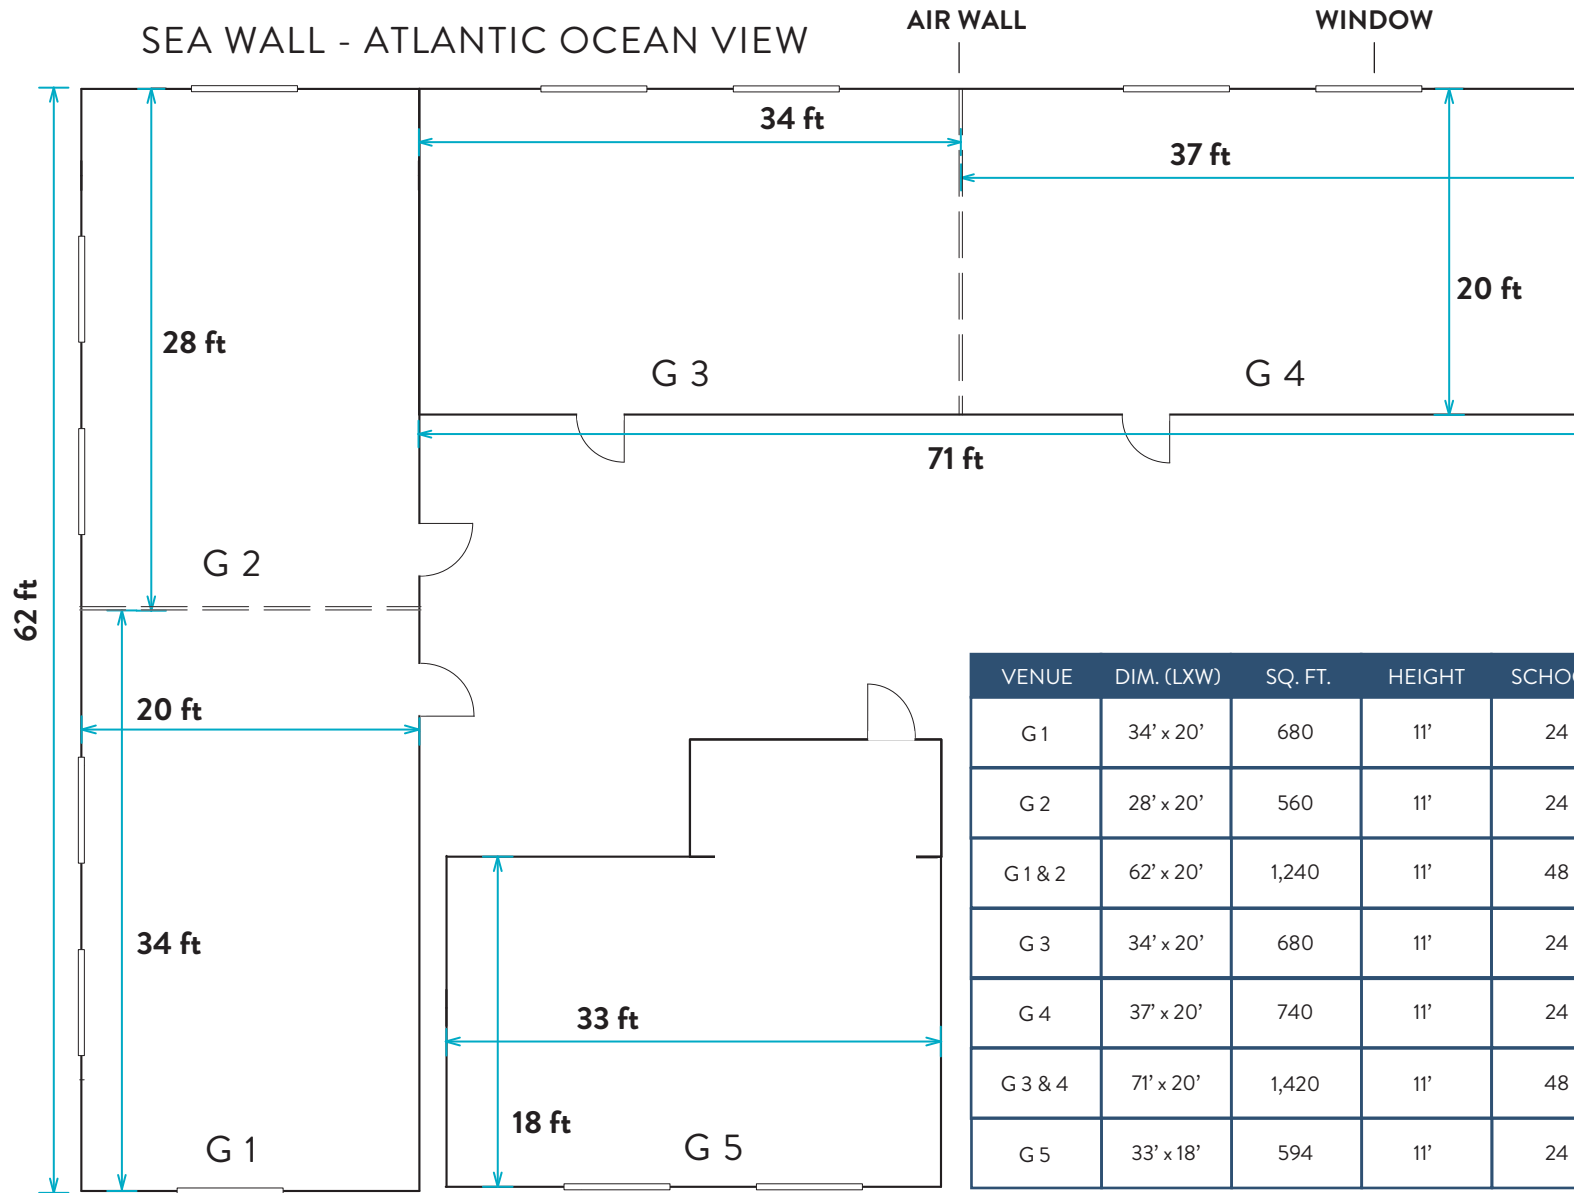

GULFSTREAM ROOMS

AT THE BREAKERS PALM BEACH

VENUE	DIM. (LXW)	SQ. FT.	HEIGHT	SCHOOL	CONF.	U-SHAPE	BANQUET
G 1	34' x 20'	680	11'	24	28	27	40
G 2	28' x 20'	560	11'	24	22	19	40
G 1 & 2	62' x 20'	1,240	11'	48	35	35	80
G 3	34' x 20'	680	11'	24	28	25	40
G 4	37' x 20'	740	11'	24	28	27	40
G 3 & 4	71' x 20'	1,420	11'	48	35	35	80
G 5	33' x 18'	594	11'	24	26	25	40

GULFSTREAM PATIO VIEW