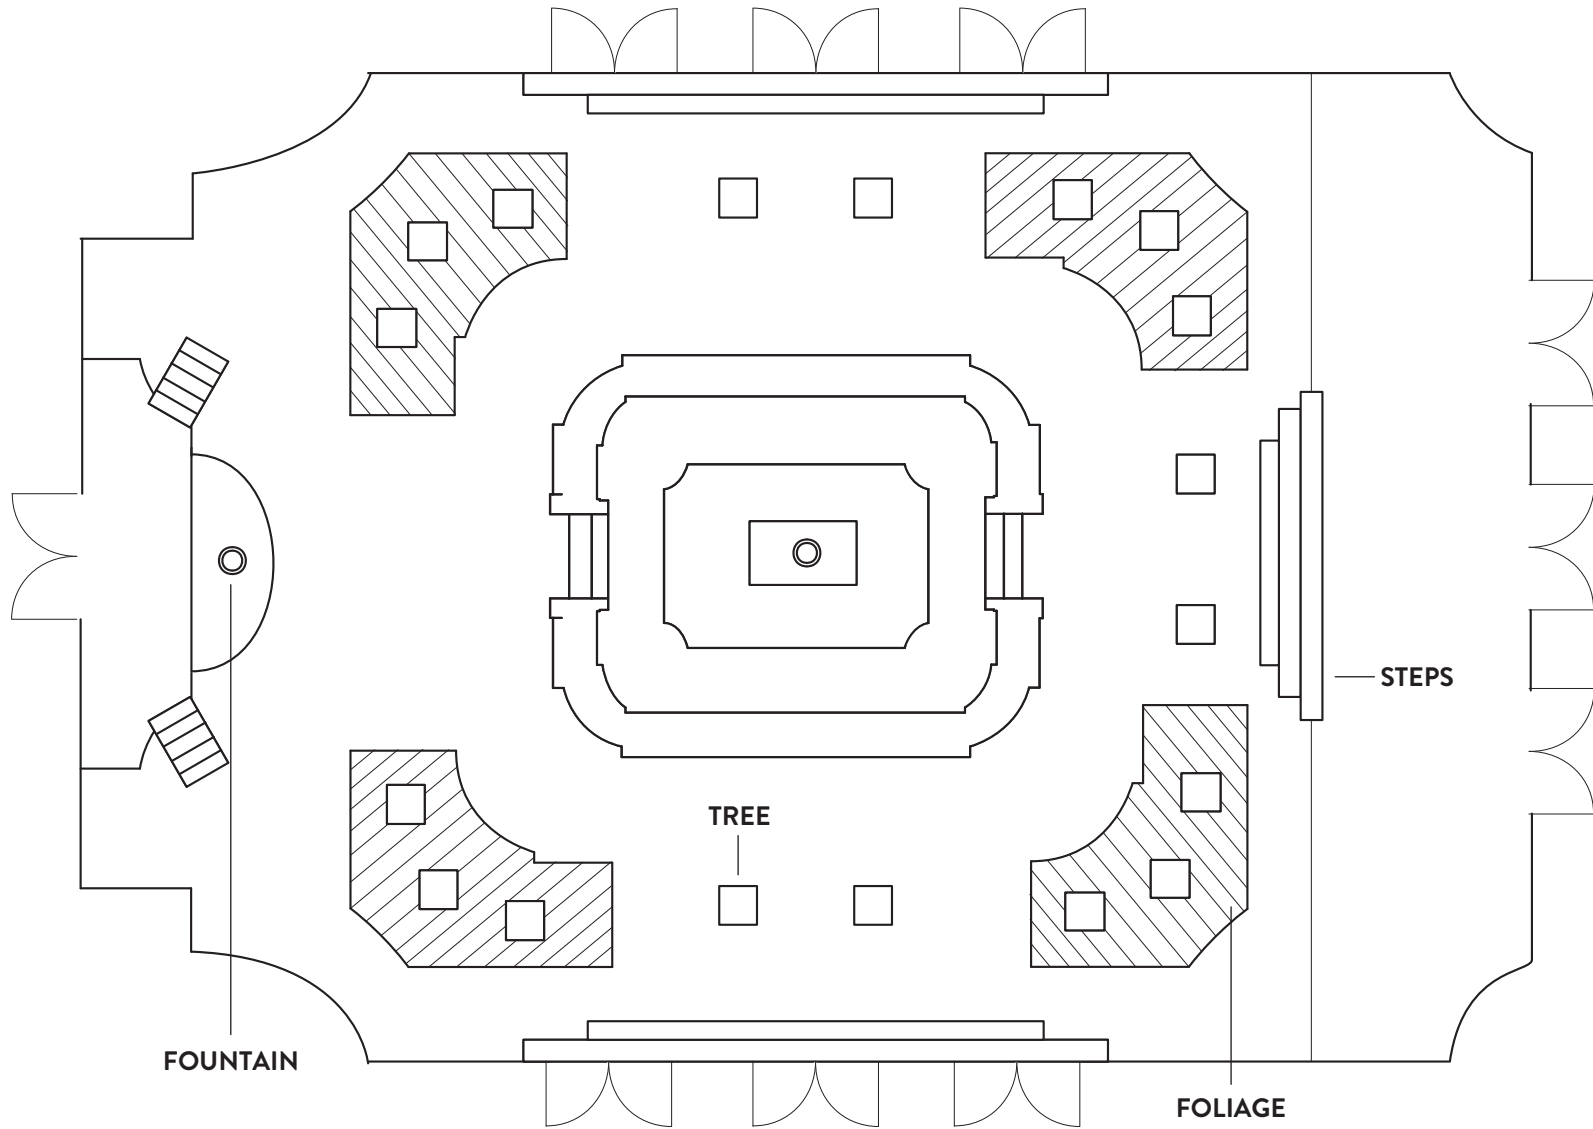

MEDITERRANEAN COURTYARD

THE BREAKERS PALM BEACH

SQ. FT.	BANQUET	RECEPT.
5,000	250	650

ENTRANCES FROM SOUTH LOGGIA

ENTRANCE TO MEDITERRANEAN BALLROOM

ENTRANCES FROM LOBBY

FOUNTAIN

TREE

STEPS

FOLIAGE

ENTRANCES FROM NORTH LOGGIA