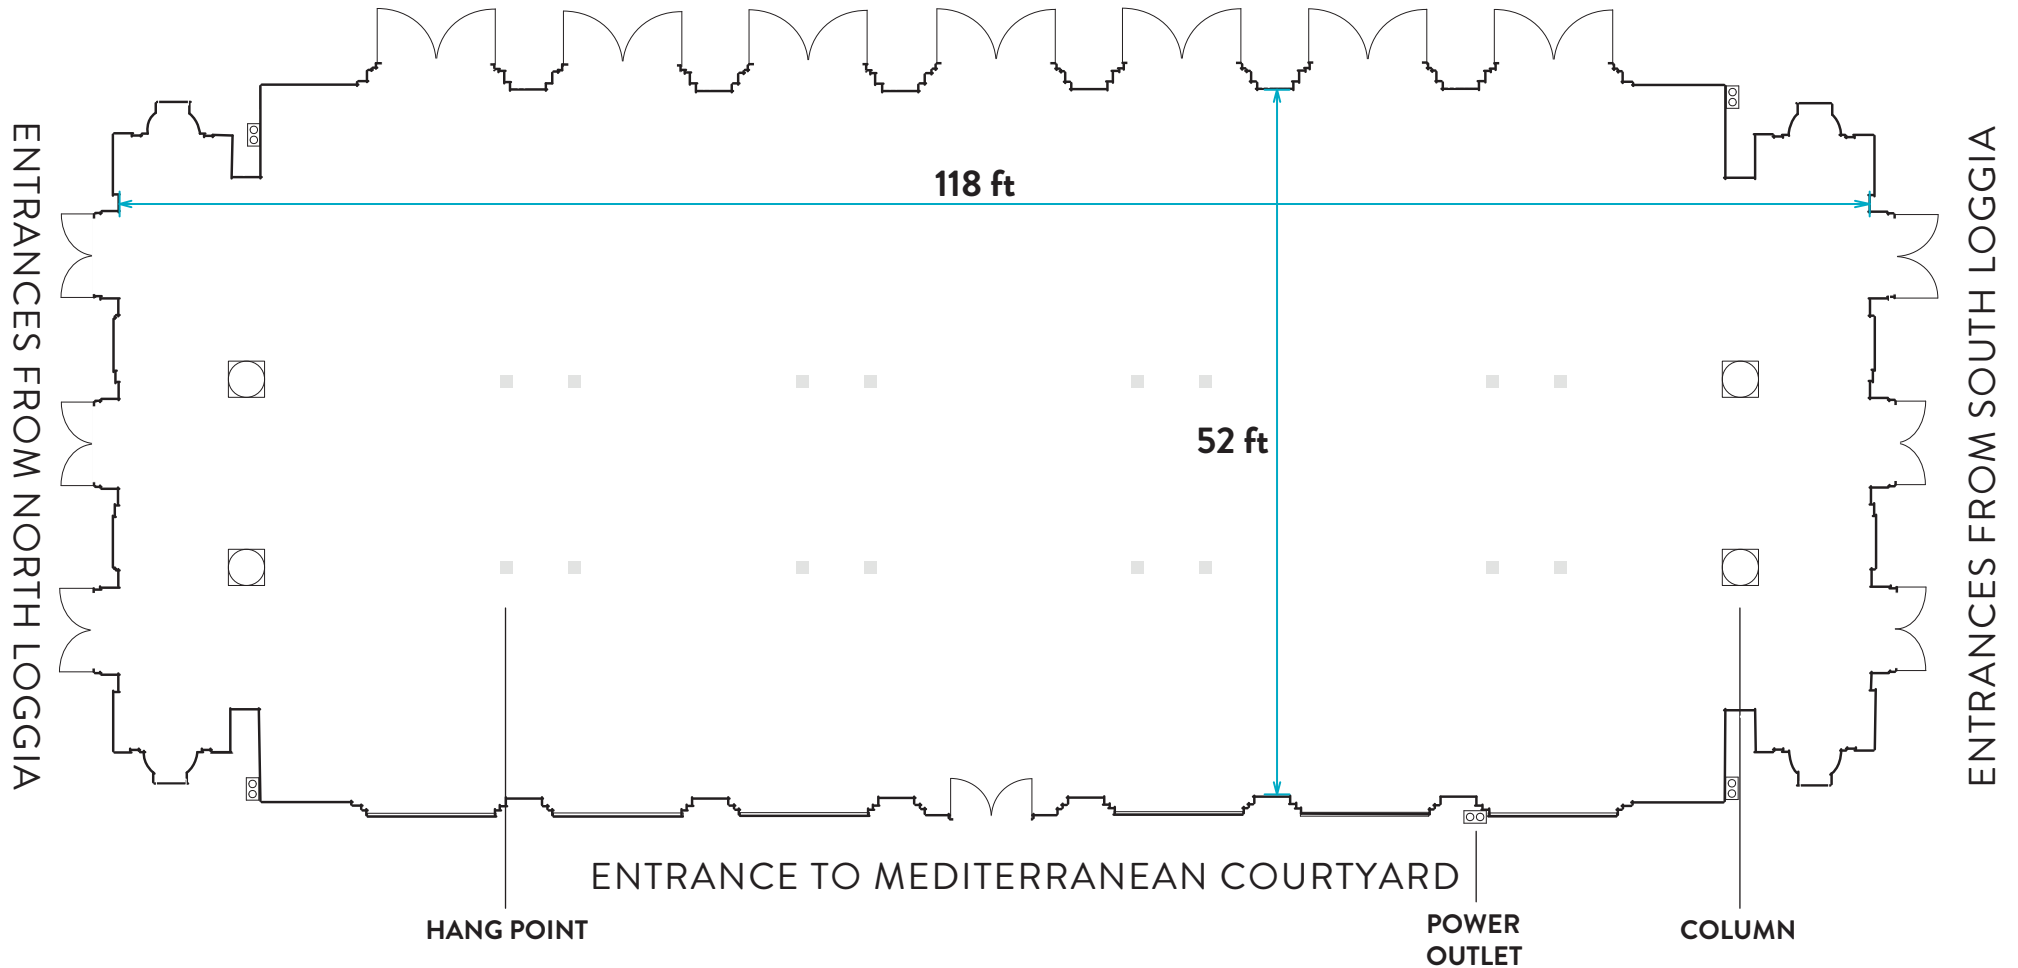

# MEDITERRANEAN BALLROOM

THE BREAKERS PALM BEACH

ENTRANCES TO VENETIAN BALLROOM

DIM. (LxW)	SQ. FT.	HEIGHT	SCHOOL	THEATRE	BANQUET	RECEPT.	BOOTHS
118' x 52'	6,136	24'	250	500	300	600	33