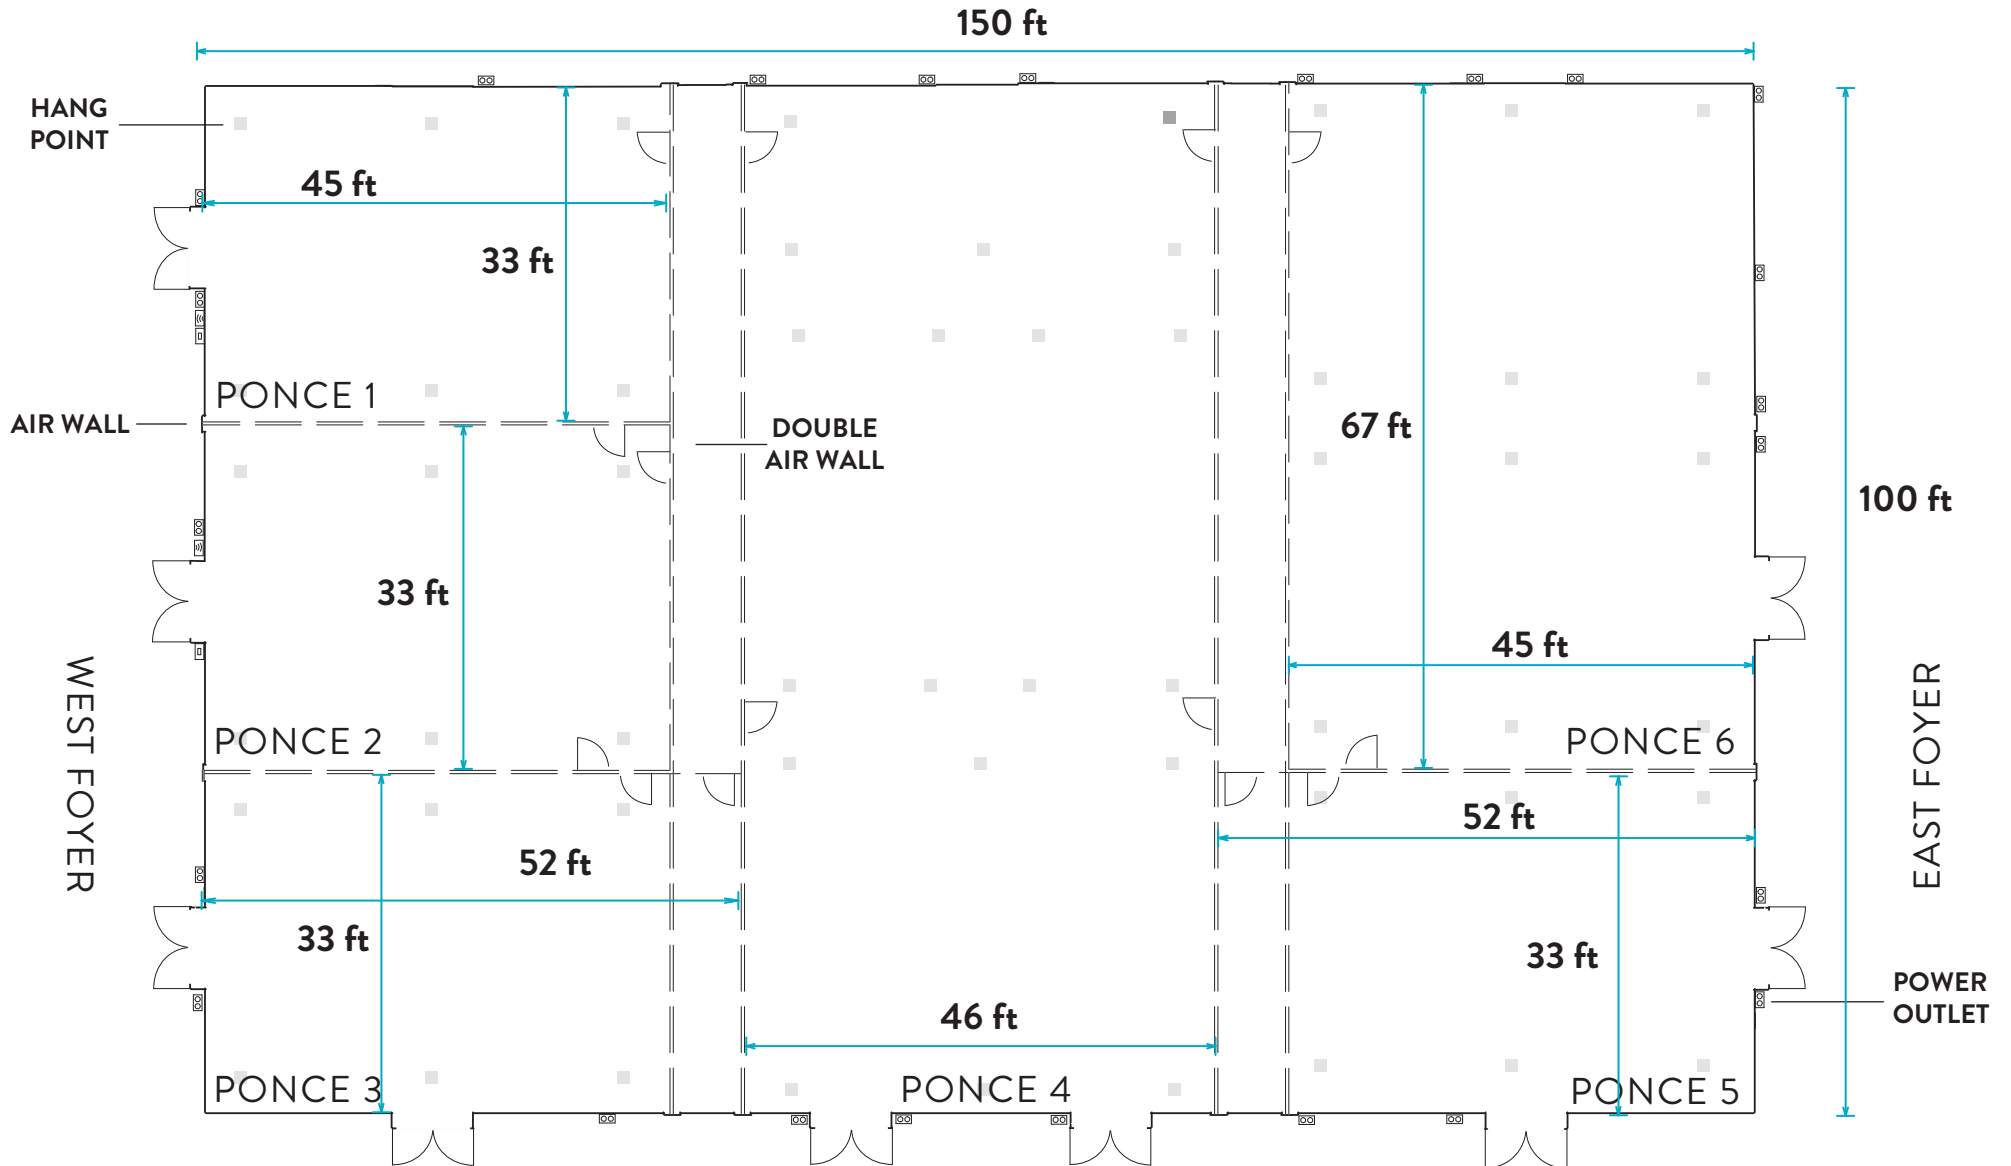

PONCE DE LEON BALLROOM

THE BREAKERS PALM BEACH

SOUTH FOYER - ENTRANCE FROM PONCE PROMENADE

DIM. (LxW)	SQ. FT.	HEIGHT	SCHOOL	THEATRE	BANQUET	RECEPT.	BOOTHS
150' x 100'	15,000	24'	1,000	1,500	1,100	1,600	95