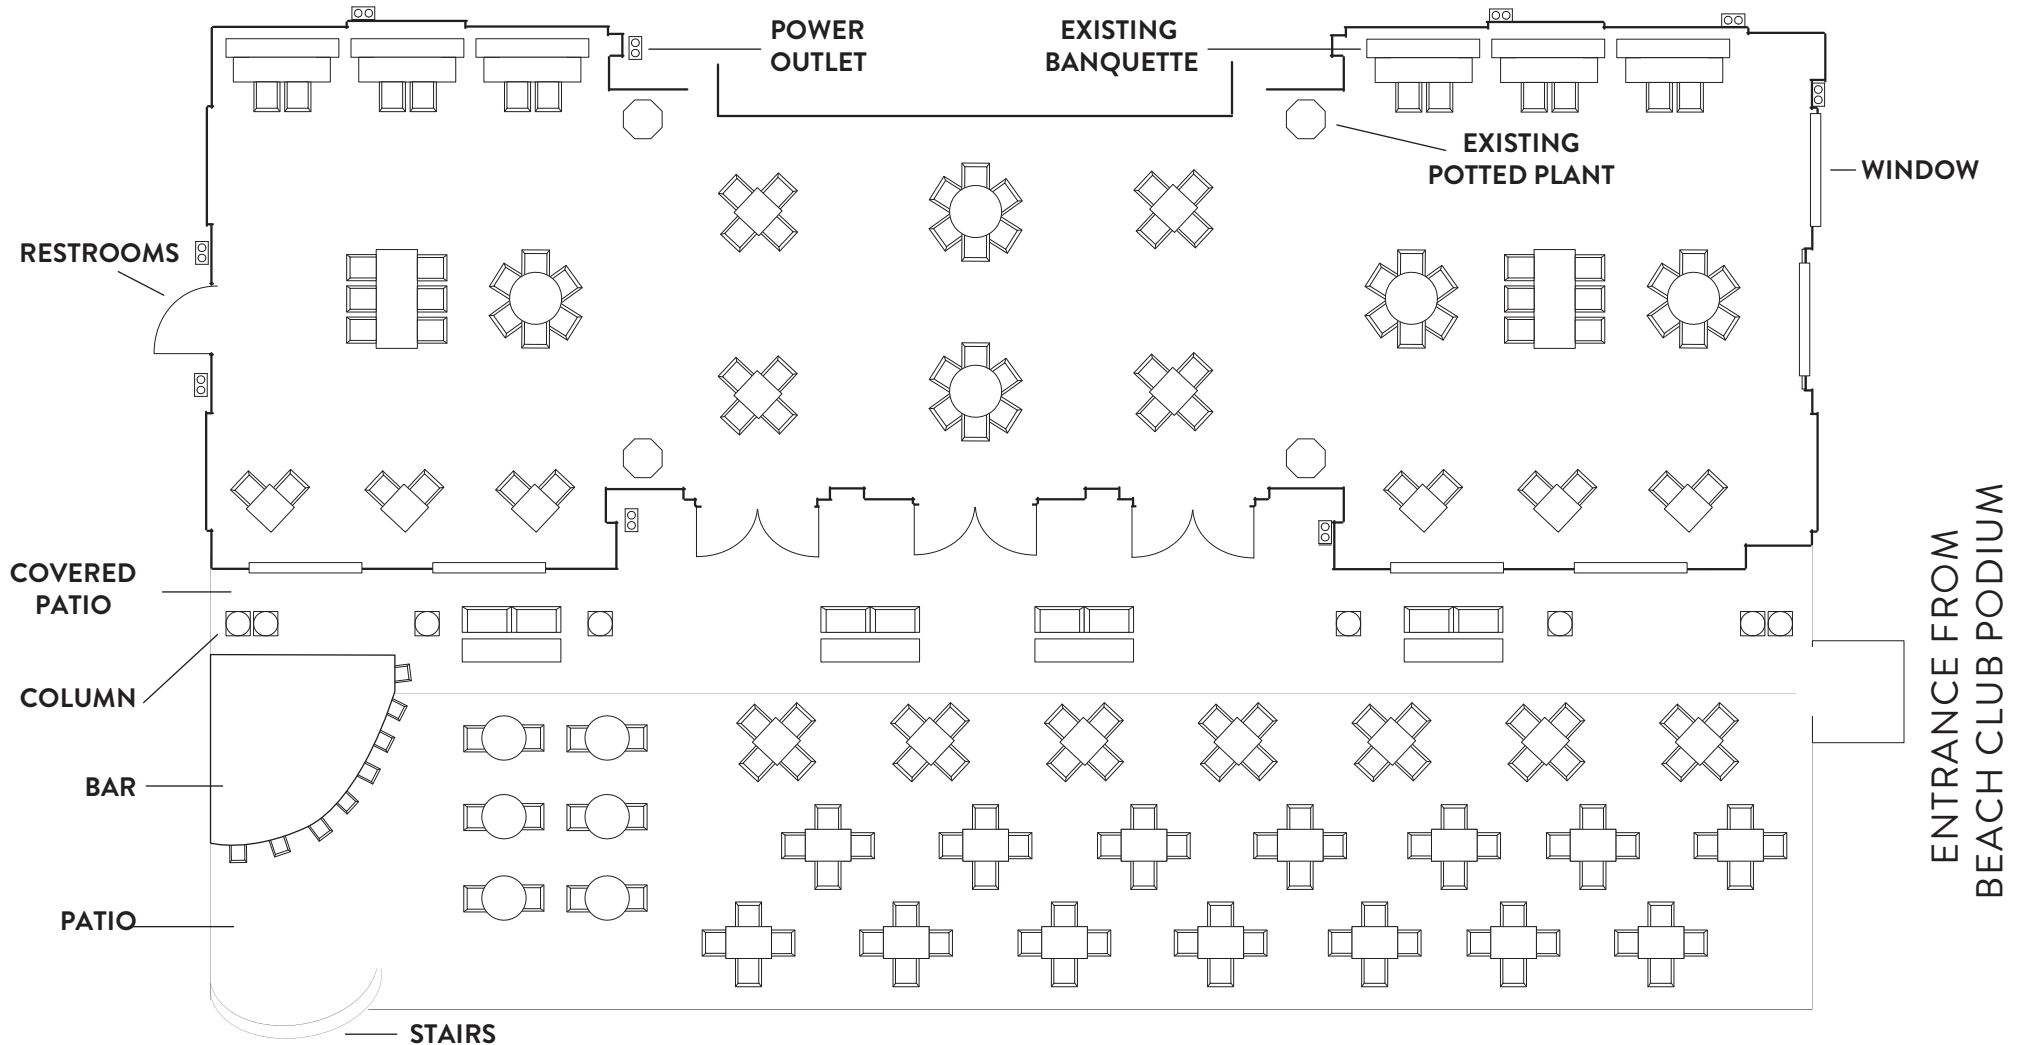

THE BEACH CLUB RESTAURANT

THE BREAKERS PALM BEACH

SQ. FT.	BANQUET	RECEPT.
3,800	200	300

MAIN POOL & ATLANTIC OCEAN VIEW